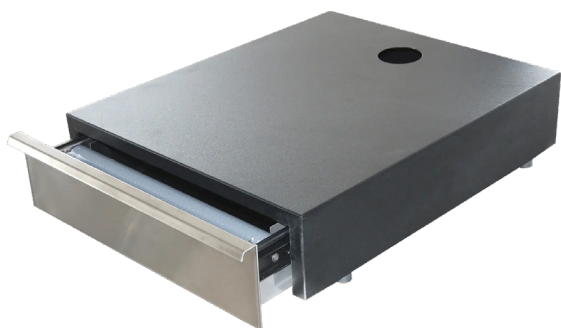

# Technical data sheet

Product features

Base for coffee machine - NO OREDER (see notice)

Model

SAP Code

00006481

# Technical data sheet

Technical parameters

Base for coffee machine - NO OREDER (see notice)

Model

SAP Code

00006481

**1. SAP Code:**

00006481